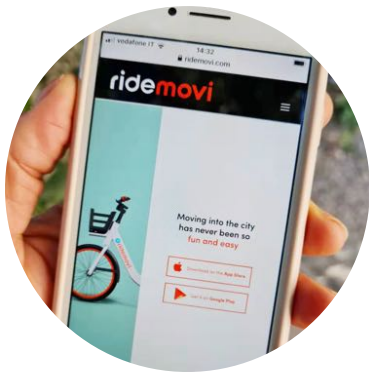

RideMovi App

eBike Sistema Sharing Free Flow

1

DOWNLOAD

Download the RideMovi App and find the closest vehicle on the map

2

SCAN

Scan the QR code on the vehicle to start the ride